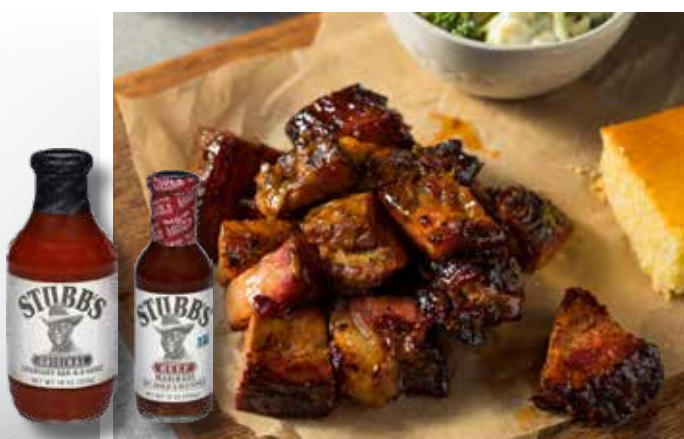

BIG SAVINGS DOWN EVERY AISLE!

12-18 oz. Selected
STUBB'S BBQ SAUCE OR MARINADES
$3.99